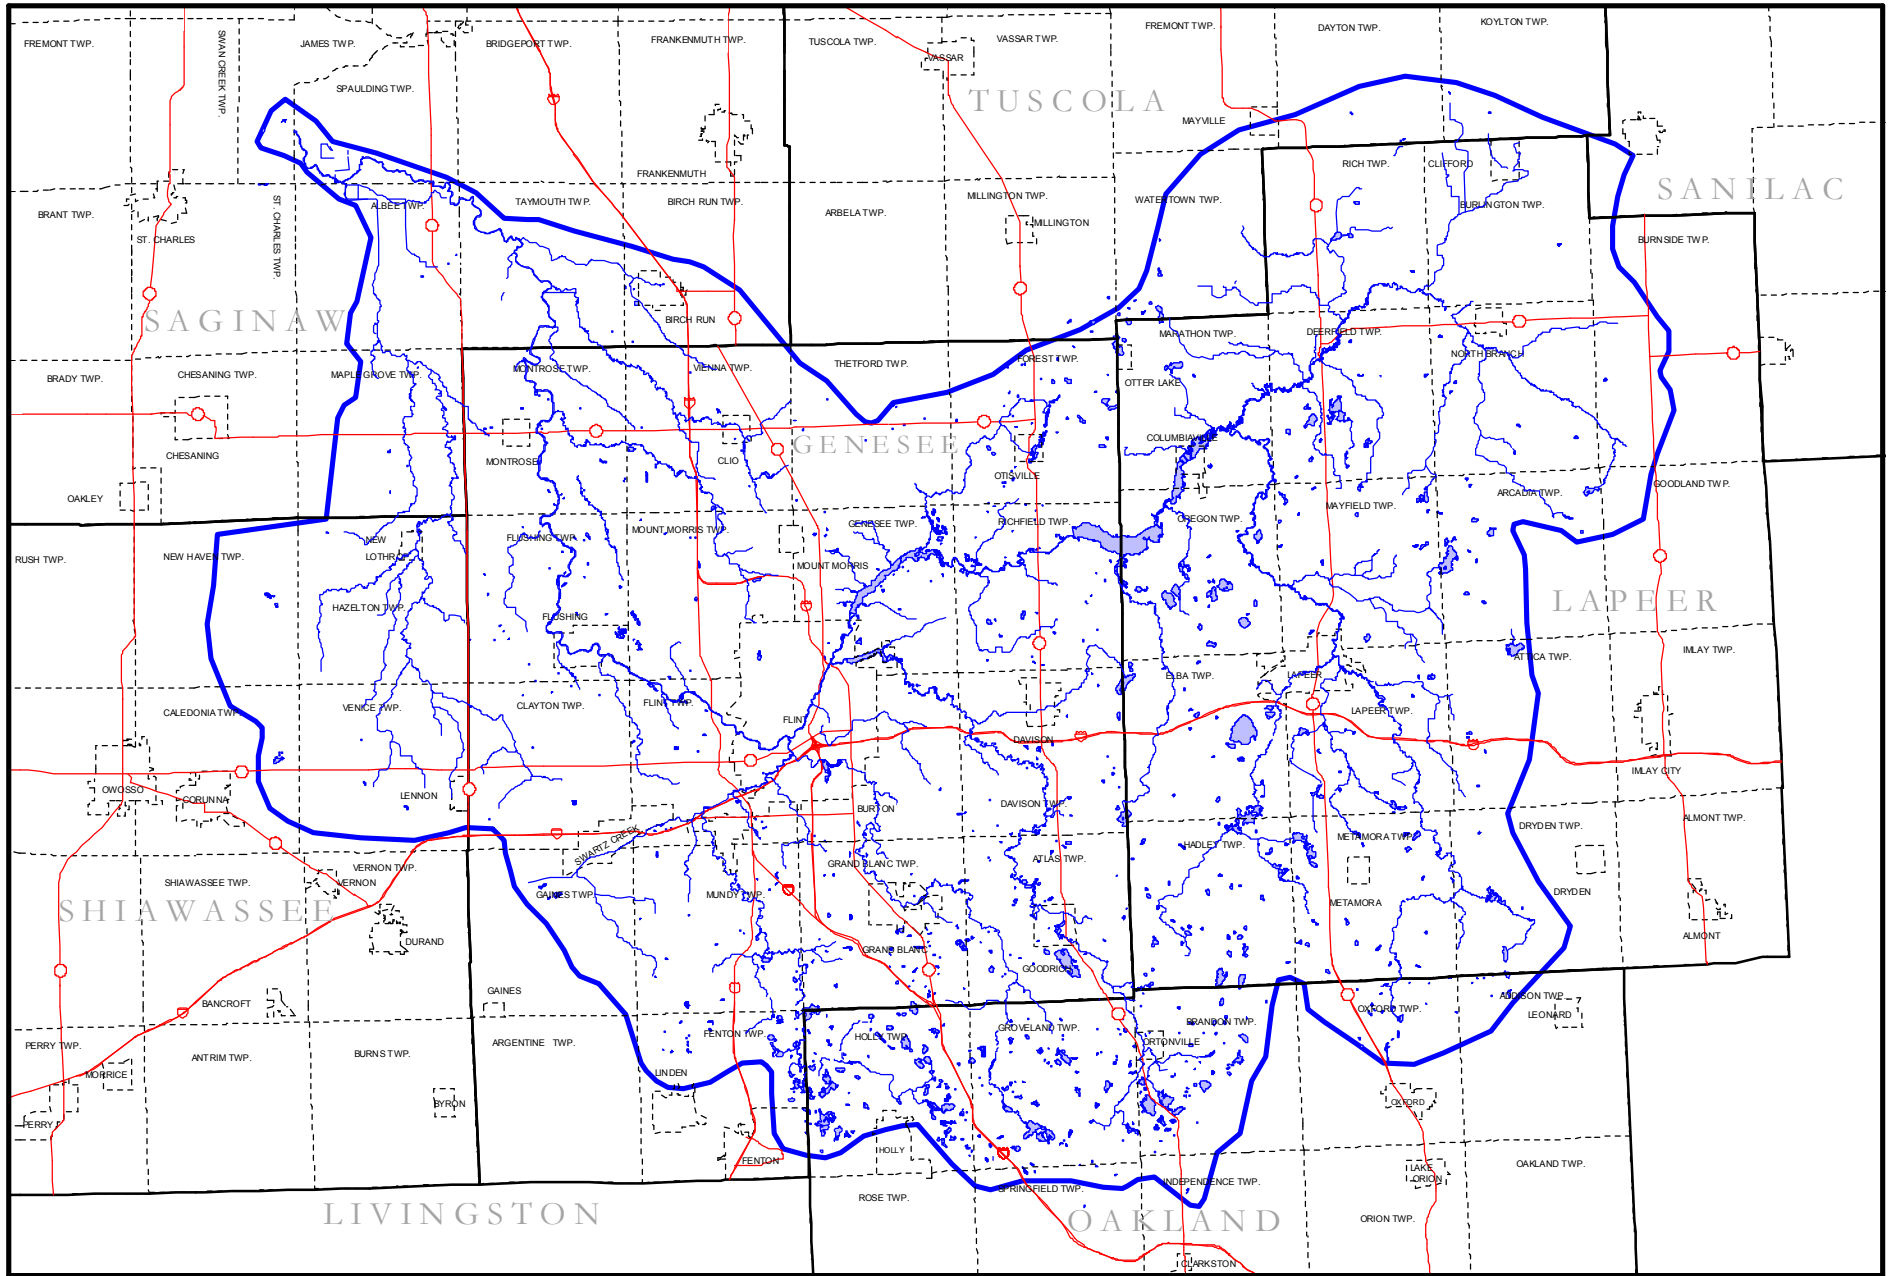

FLINT RIVER WATERSHED

© Center for Applied Environmental Research 1999